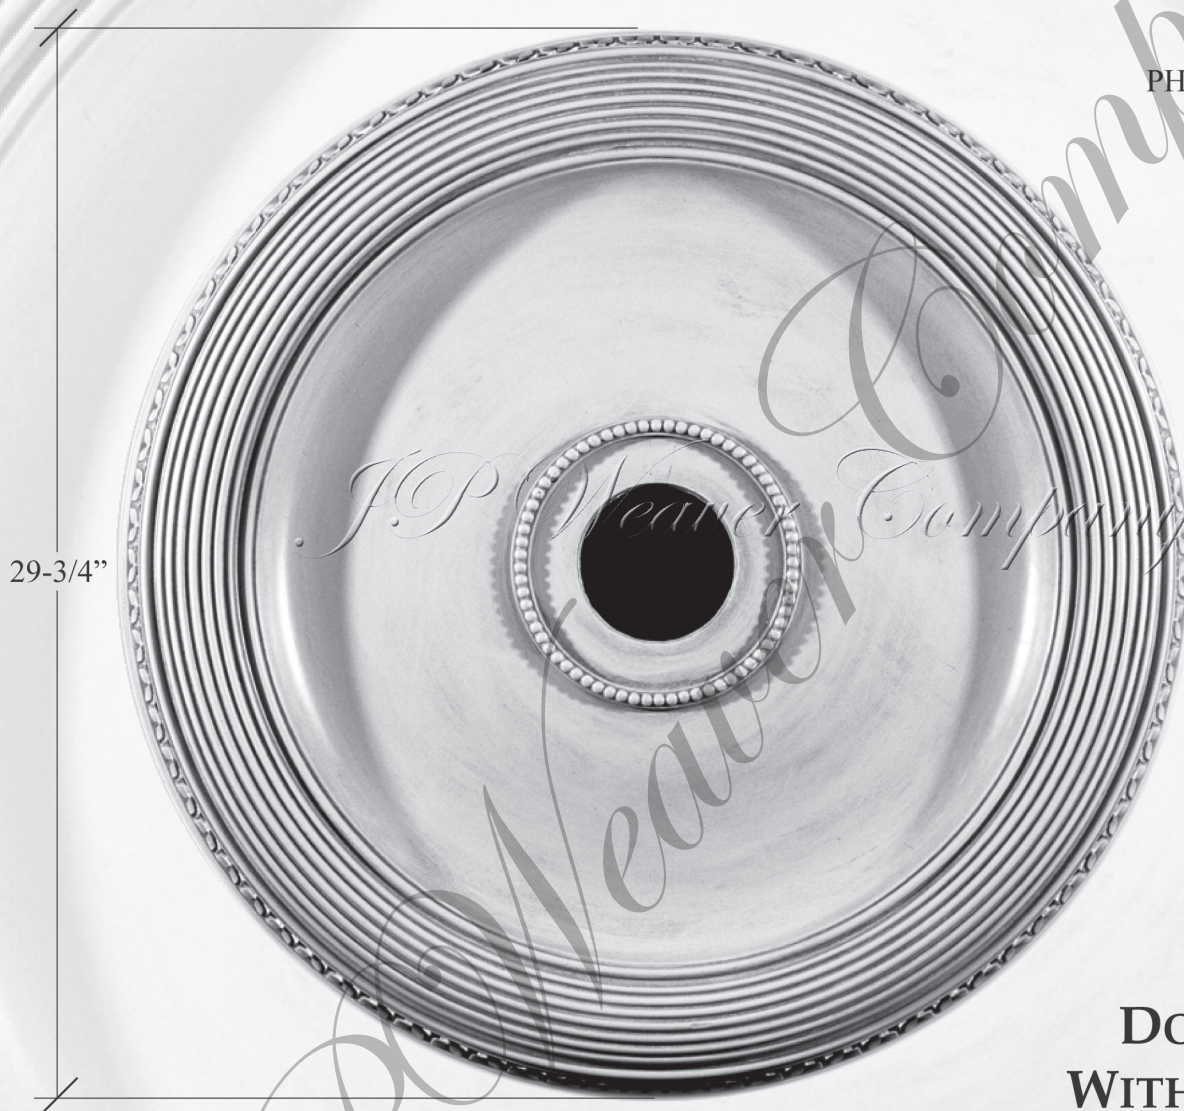

PLAS 903 ~ DOME ROSETTE WITH REED BAND

SIDE VIEW
PHOTO NOT TO SCALE

PLAS 903

**DOME ROSETTE
WITH REED BAND**

PHOTO SCALE: 3/16" = 1"

PROFILE SCALE: 3/16" = 1"

29-3/4" DIAMETER
2-5/8" DEPTH
4-3/8" DIA. @ HOLE
1/2" DEPTH @ HOLE
7" DIA. FLAT AREA
@ CENTER HOLE
WEIGHT: 30 LBS.