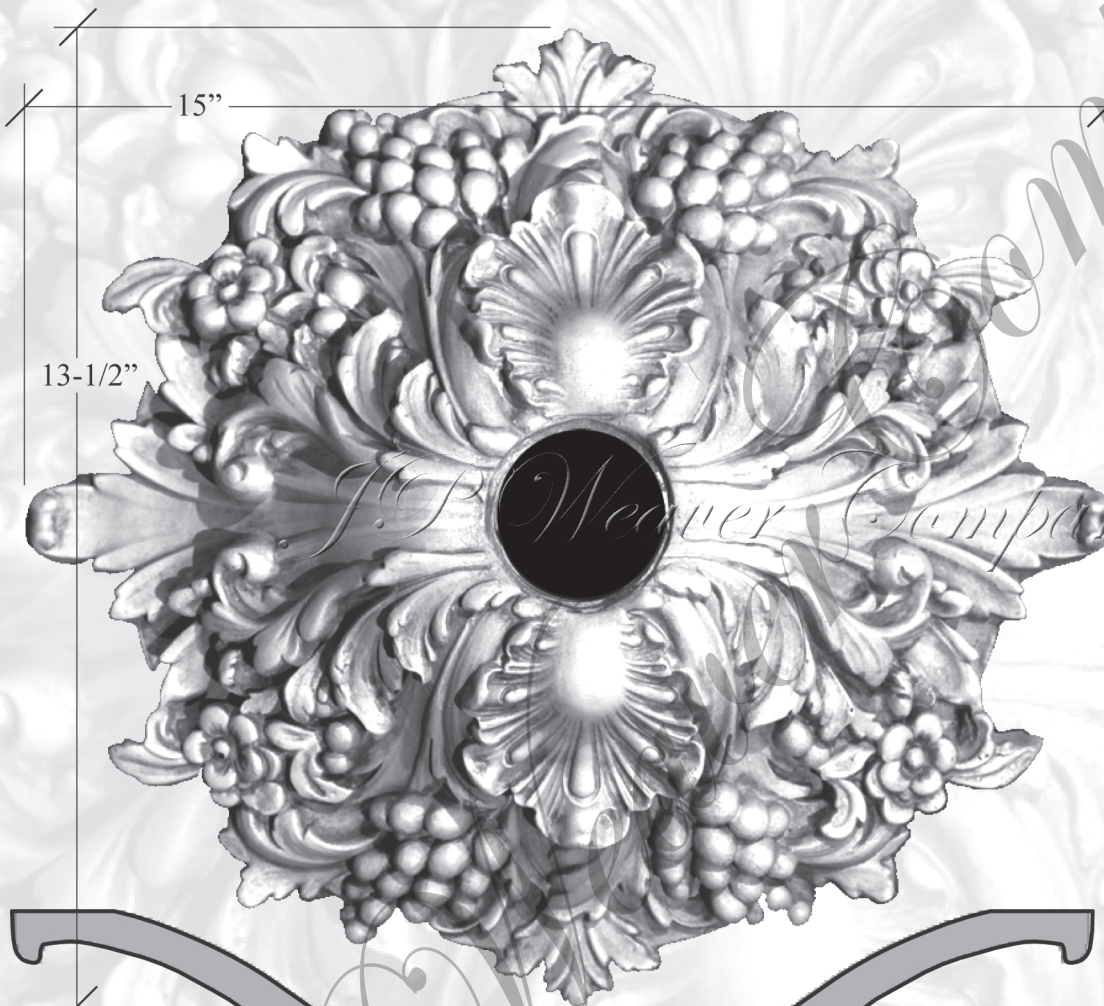

PLAS 876 ~ CANOPY ROSETTE

PLAS 876

CANOPY ROSETTE

PHOTO & PROFILE
SCALE: 3/8" = 1"

SIDE VIEW
NOT TO SCALE

13-1/2" WIDTH
15" LENGTH
3-3/4" DEPTH
1-7/8" DIA. @ HOLE
3-1/4" DEPTH AT HOLE
2-3/8" DIA. FLAT AREA
@ CENTER HOLE
WEIGHT: 6 LBS.