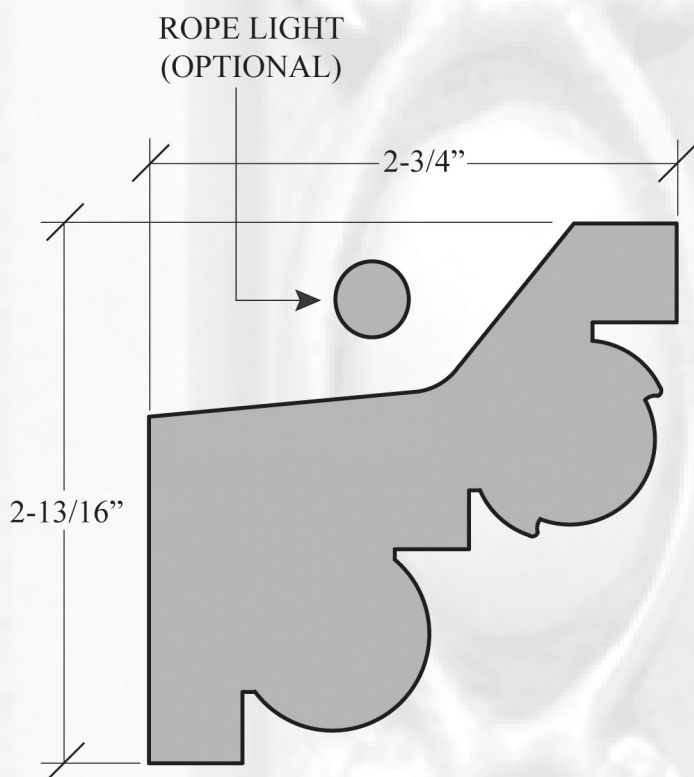

PLAS 859 B ~ FRENCH EGG & DART LIGHT COVE

PHOTO SCALE: 3/4" = 1"

PROFILE AT FULL SCALE

PLAS 859 B

**FRENCH EGG & DART
LIGHT COVE**

2-3/4" PROJECTION

2-13/16" HEIGHT

89" LENGTH

3-3/16" REPEAT

13 LBS. PER LENGTH

90" SHIPPING LENGTH