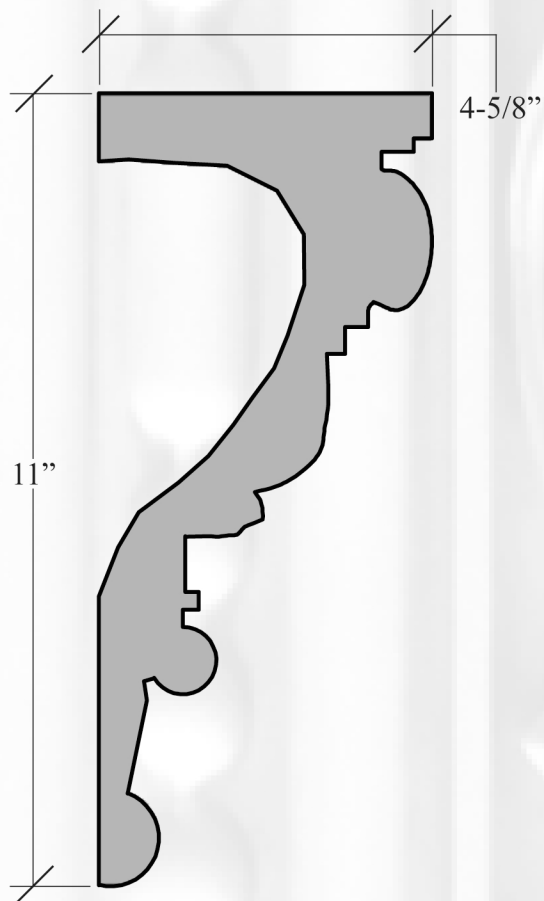

**PLAS 924 ~ EGG & DART FRIEZE**

PHOTO SCALE: 3/16" = 1"

PROFILE SCALE: 3/8" = 1"

**PLAS 924**

**EGG & DART FRIEZE**

4-5/8" PROJECTION  
11" HEIGHT  
84" LENGTH  
7" REPEAT

64 LBS. PER LENGTH  
87" SHIPPING LENGTH