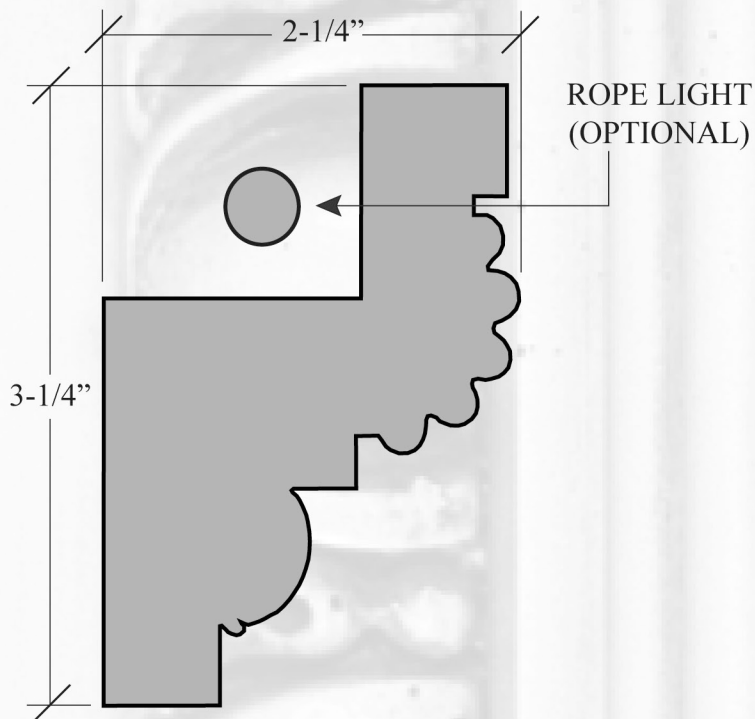

PLAS 1015 ~ REED WITH EGG & DART LIGHT COVE

PHOTO SCALE: 3/4" = 1"

PROFILE AT FULL SCALE

PLAS 1015

**REED WITH EGG & DART
LIGHT COVE**

2-1/4" PROJECTION

3-1/4" HEIGHT

96" LENGTH

1-1/2" REPEAT

20 LBS. PER LENGTH

97" SHIPPING LENGTH