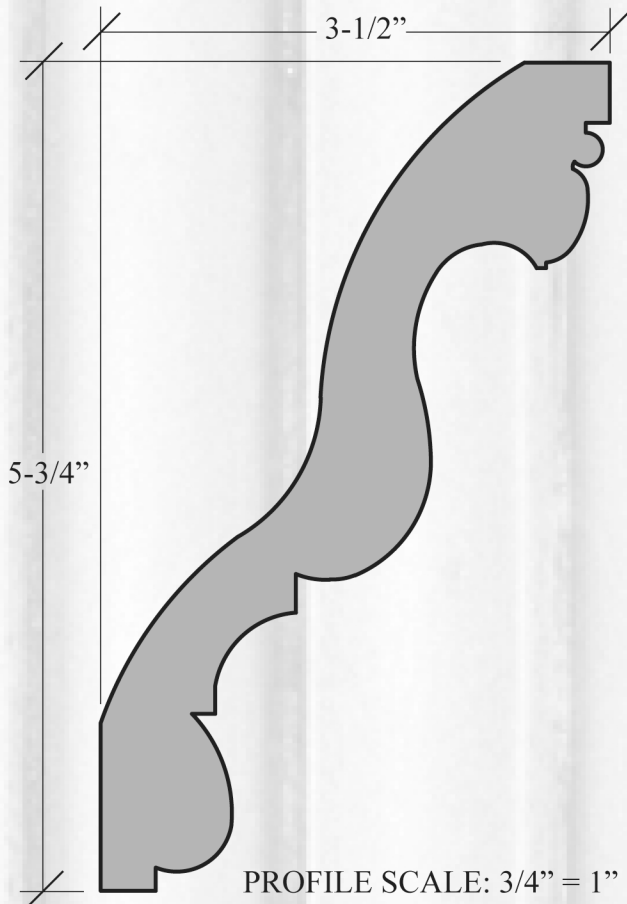

PLAS 904 ~ FRENCH RIBBON CROWN

PHOTO NOT TO SCALE

PLAS 904

FRENCH RIBBON CROWN

3-1/2" PROJECTION

5-3/4" HEIGHT

88" LENGTH

35 LBS. PER LENGTH

90-1/4" SHIPPING LENGTH