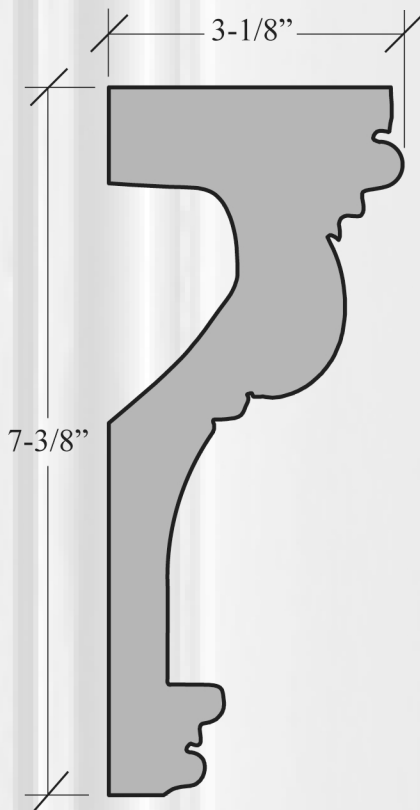

PLAS 890 ~ PLAIN ITALIAN CROWN

PROFILE SCALE: 1/2" = 1"

PHOTO SCALE: 3/8" = 1"

PLAS 890

PLAIN ITALIAN CROWN

3-1/8" PROJECTION
7-3/8" HEIGHT
82" LENGTH
2-3/16" REPEAT

35 LBS. PER LENGTH
83" SHIPPING LENGTH

ALSO AVAILABLE WITH
FRUIT DETAIL (PLAS 857)