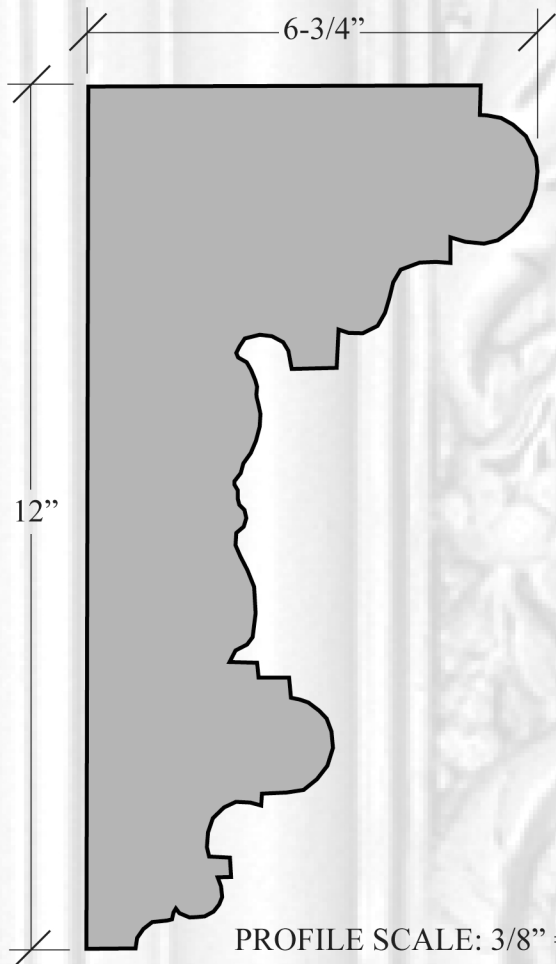

PLAS 889 ~ SOLARIUM CROWN

PHOTO SCALE: 3/16" = 1"

PROFILE SCALE: 3/8" = 1"

PLAS 889

SOLARIUM CROWN

6-1/8" PROJECTION

12" HEIGHT

43-1/2" LENGTH

35 LBS. PER LENGTH

43-1/2" SHIPPING LENGTH

PATTERN AVAILABLE IN LEFT OR RIGHT