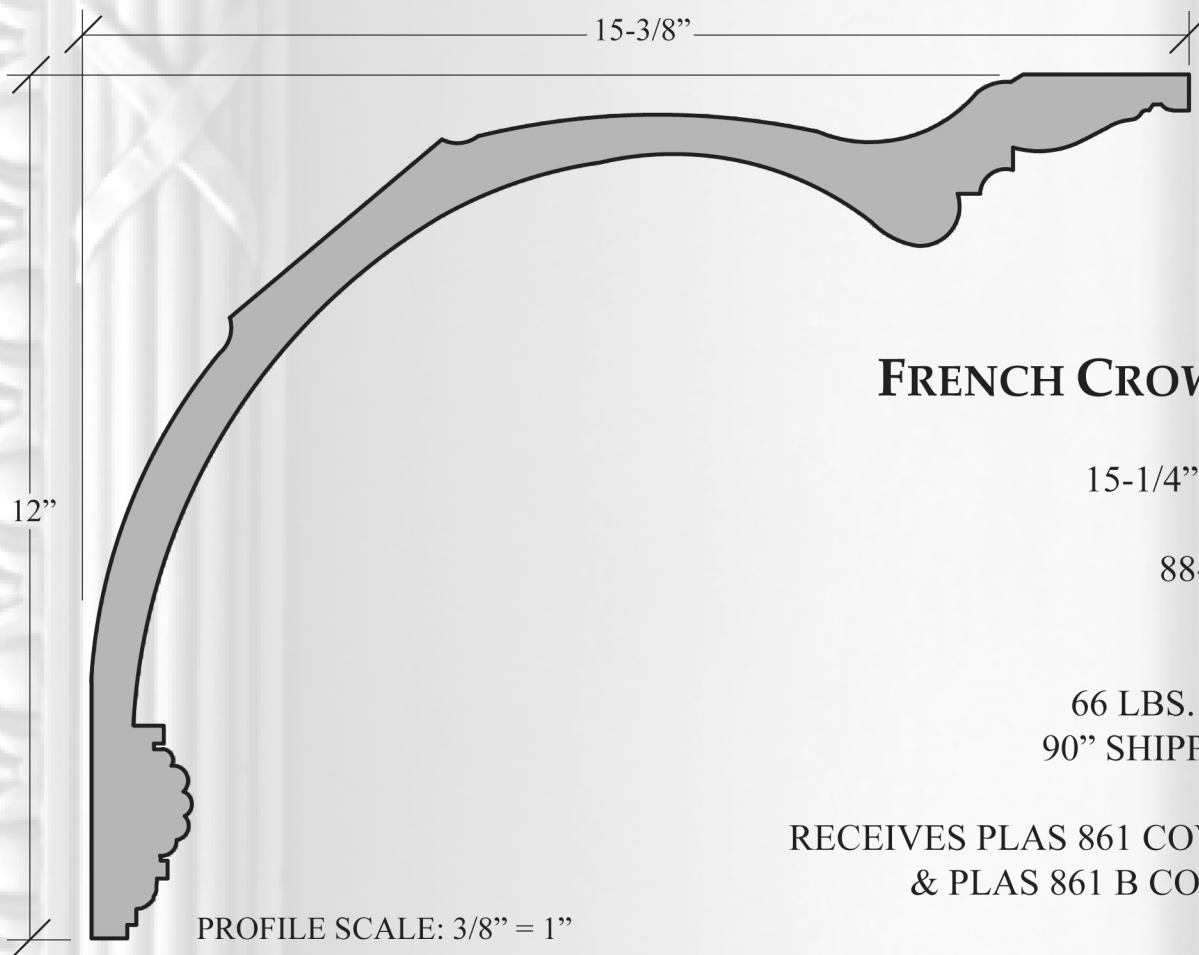

PLAS 880 ~ FRENCH CROWN BLANK

PHOTO NOT
TO SCALE

PLAS 880

FRENCH CROWN BLANK

15-1/4" PROJECTION

12" HEIGHT

88-3/4" LENGTH

11" REPEAT

66 LBS. PER LENGTH

90" SHIPPING LENGTH

RECEIVES PLAS 861 COVED CORNER
& PLAS 861 B COVED CENTER