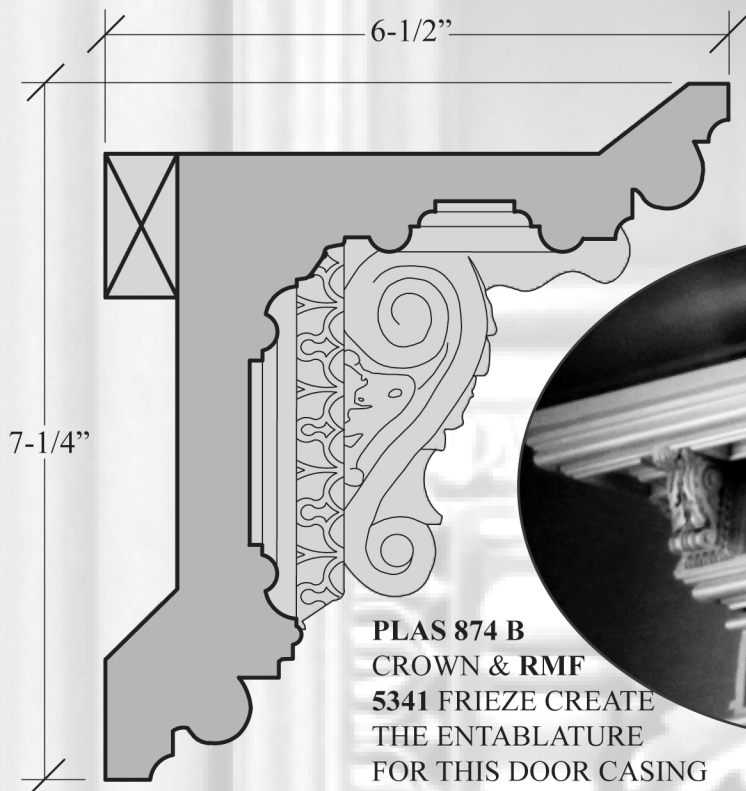

**PLAS 874 B ~ PETITE CORBEL CROWN (VERTICAL)**

PHOTO NOT TO SCALE

**PLAS 874 B**

**PETITE CORBEL  
CROWN  
(VERTICAL)**

6-1/2" PROJ.  
7-1/4" HEIGHT  
77" LENGTH  
7" REPEAT

50 LBS. PER LEN.  
91-1/4" SHIPPING LEN.

11 CORBELS PER LENGTH, 7" ON CENTER  
CAN BE USED AS A LIGHT COVE (45 LBS.PER LEN.)

**PLAS 874 B**  
CROWN & RMF  
5341 FRIEZE CREATE  
THE ENTABLATURE  
FOR THIS DOOR CASING

PROFILE SCALE:  
1/2" = 1"