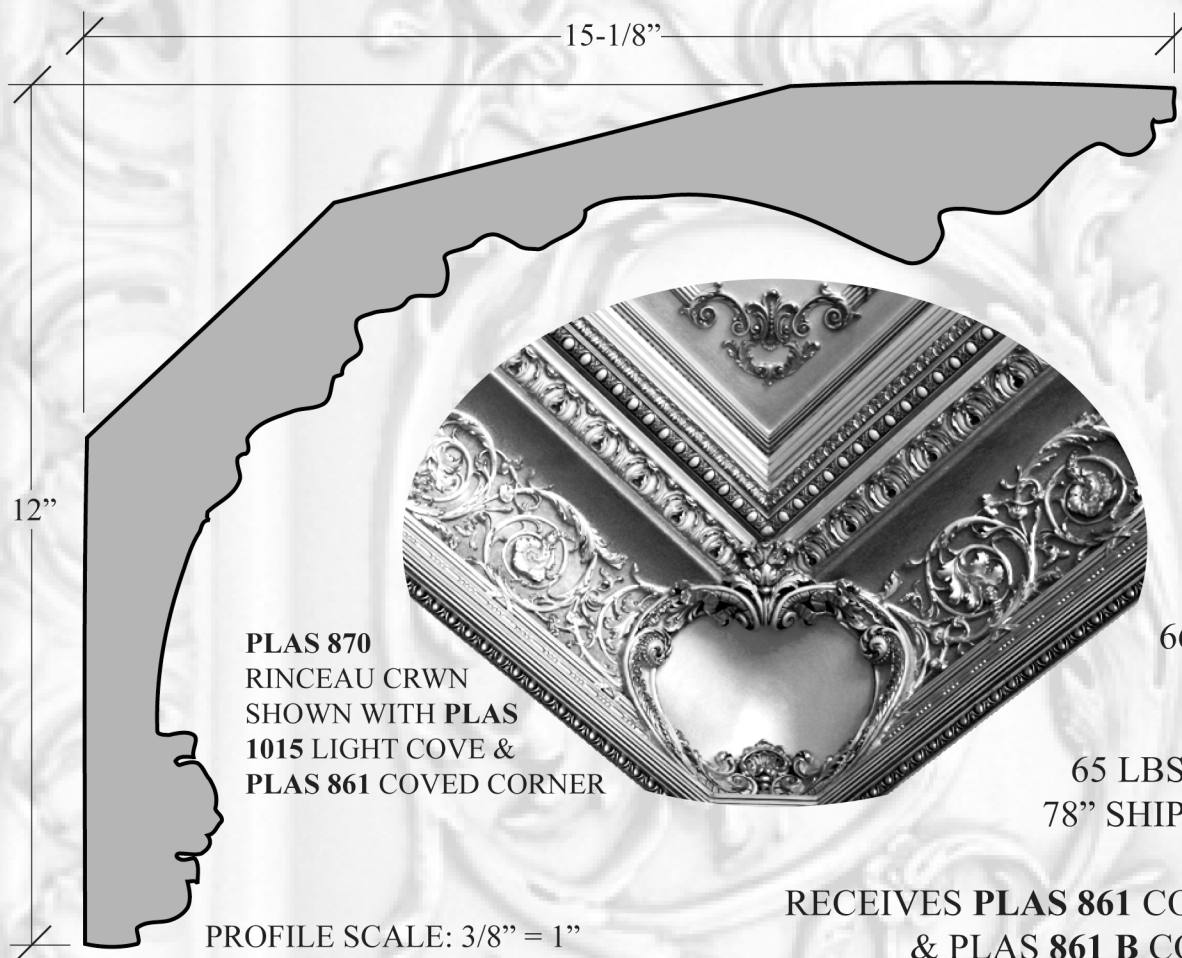

**PLAS 870 ~ RINCEAU CROWN**

PHOTO NOT  
TO SCALE

**PLAS 870**

**RINCEAU  
CROWN**

15-1/8" PROJ.  
12" HEIGHT  
66-1/2" LENGTH  
23" REPEAT

65 LBS. PER LENGTH  
78" SHIPPING LENGTH

RECEIVES **PLAS 861** COVERED CORNER  
& **PLAS 861 B** COVERED CENTER