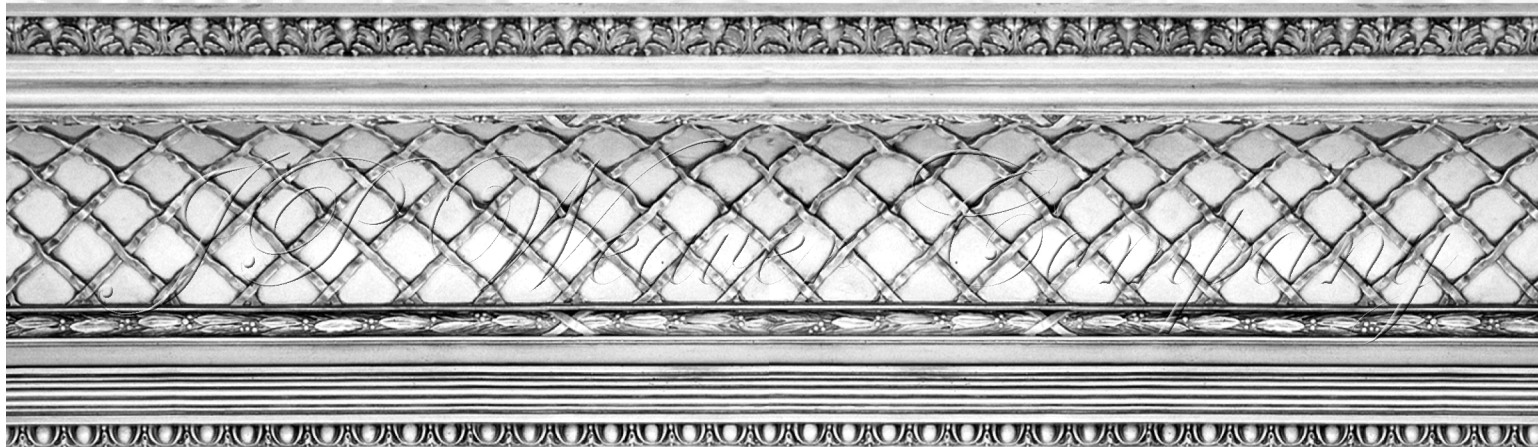

**PLAS 868 ~ FRET CROWN**

PHOTO NOT  
TO SCALE

**PLAS 868**

**FRET CROWN**

15" PROJECTION  
12" HEIGHT  
75-1/2" LENGTH  
75-1/2" REPEAT

60 LBS. PER LENGTH  
81" SHIPPING LENGTH

**RMF 1018 B IS FRET**  
(GRID SIZE IS 2 X 2)  
**COMPO #5191 IS CROSS**  
**RIBBON ON LAUREL**

**PLAS 868 FRET**  
**CROWN SHOWN WITH**  
**PLAS 1015 LIGHT COVE &**  
**PLAS 861 COVERED CORNER**

**RECEIVES PLAS 861 COVERED CORNER**  
**& PLAS 861 B COVERED CENTER**