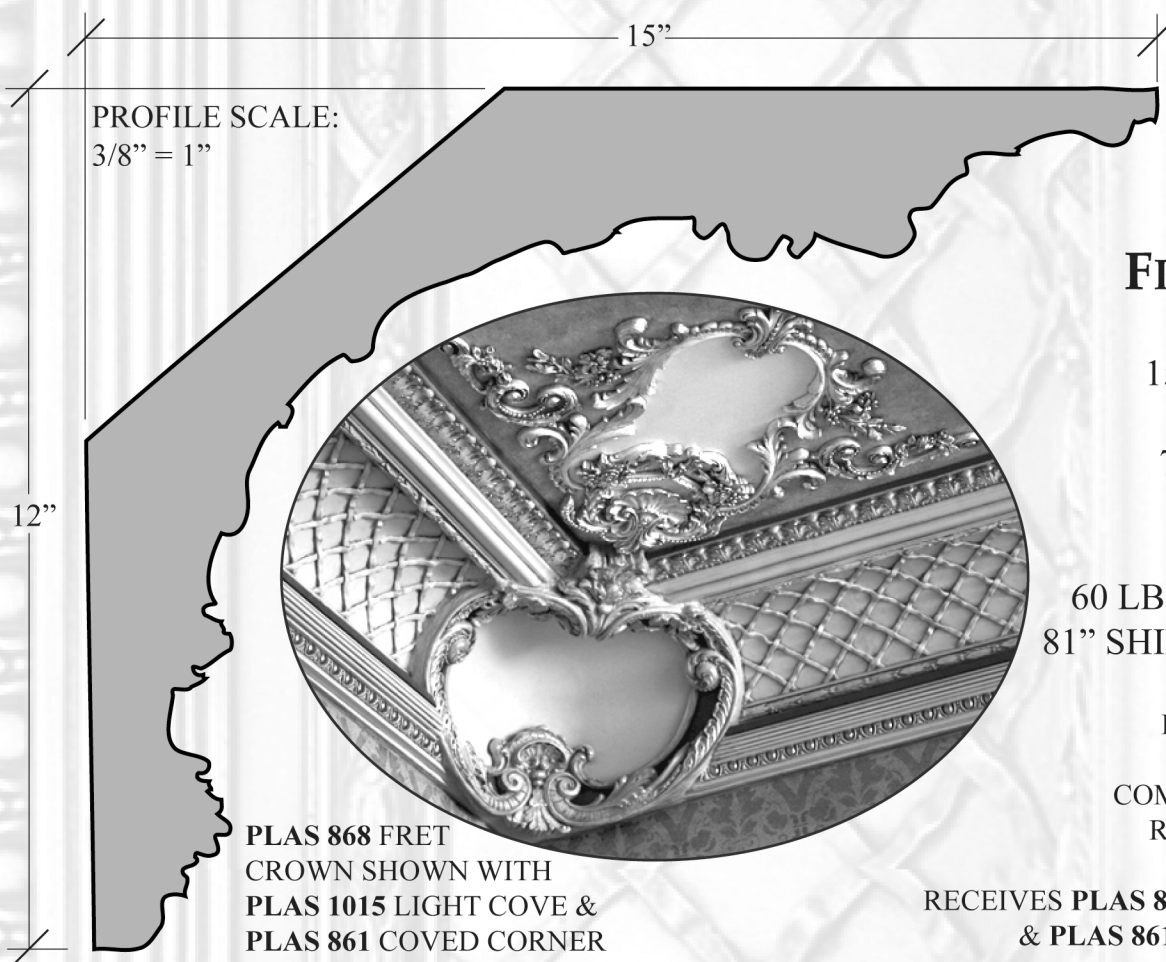

**PLAS 868 ~ FRET CROWN**

PHOTO NOT  
TO SCALE

**PLAS 868**

**FRET CROWN**

15" PROJECTION  
12" HEIGHT  
75-1/2" LENGTH  
75-1/2" REPEAT

60 LBS. PER LENGTH  
81" SHIPPING LENGTH

**RMF 1018 B IS FRET**  
(GRID SIZE IS 2 X 2)  
**COMPO #5191 IS CROSS**  
**RIBBON ON LAUREL**

**PLAS 868 FRET**  
**CROWN SHOWN WITH**  
**PLAS 1015 LIGHT COVE &**  
**PLAS 861 COVERED CORNER**

**RECEIVES PLAS 861 COVERED CORNER**  
**& PLAS 861 B COVERED CENTER**