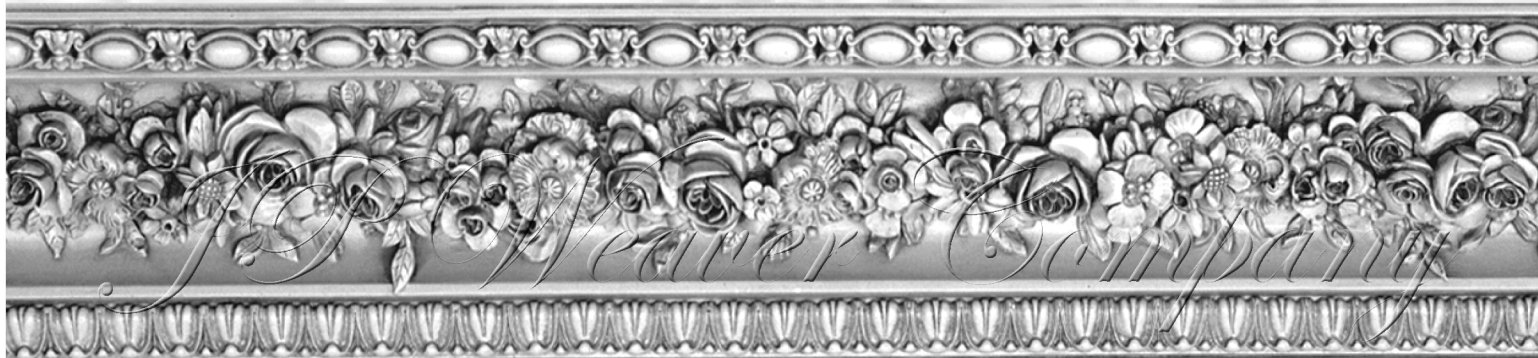

PLAS 859 C ~ FLOWER CLUSTER CROWN (MODIFIED)

PHOTO NOT TO SCALE

PROFILE SCALE: 3/8" = 1"

PLAS 859 C

**FLOWER CLUSTER
CROWN (MODIFIED)**

7-5/8" PROJECTION

7-1/2" HEIGHT

90" LENGTH

90" REPEAT

55 LBS. PER LENGTH

93" SHIPPING LENGTH