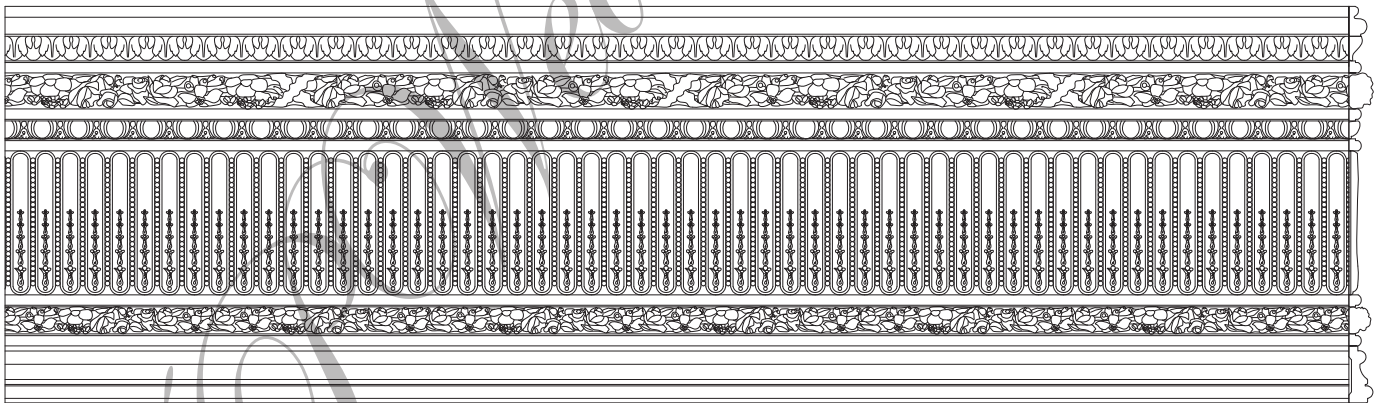

PROFILE SCALE: 1/4" = 1"

SCALE: 1/8" = 1'

J.P. Weaver Company

FAX: (818) 500-1798 941 AIR WAY GLENDALE, CALIFORNIA, 91201 TEL: (818) 500-1740
WWW.IPWEAVER.COM & design@ipweaver.com

Base Assembly #9
With RMF 1038 Rope of
Flowers