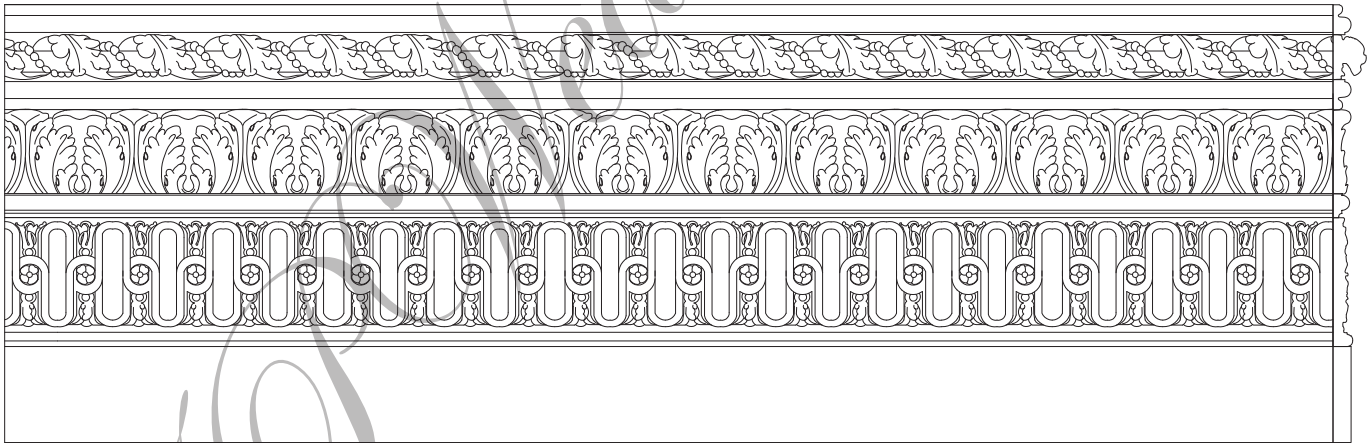

PROFILE SCALE: 1/4" = 1"

SCALE: 1/8" = 1'

*J.P. Weaver Company*

FAX: (818) 500-1798 941 AIR WAY GLENDALE, CALIFORNIA, 91201 TEL: (818) 500-1740  
WWW.IPWEAVER.COM & design@ipweaver.com

Base Assembly #2  
RMF 1054 B Small  
Rolled Leaf & Pearl