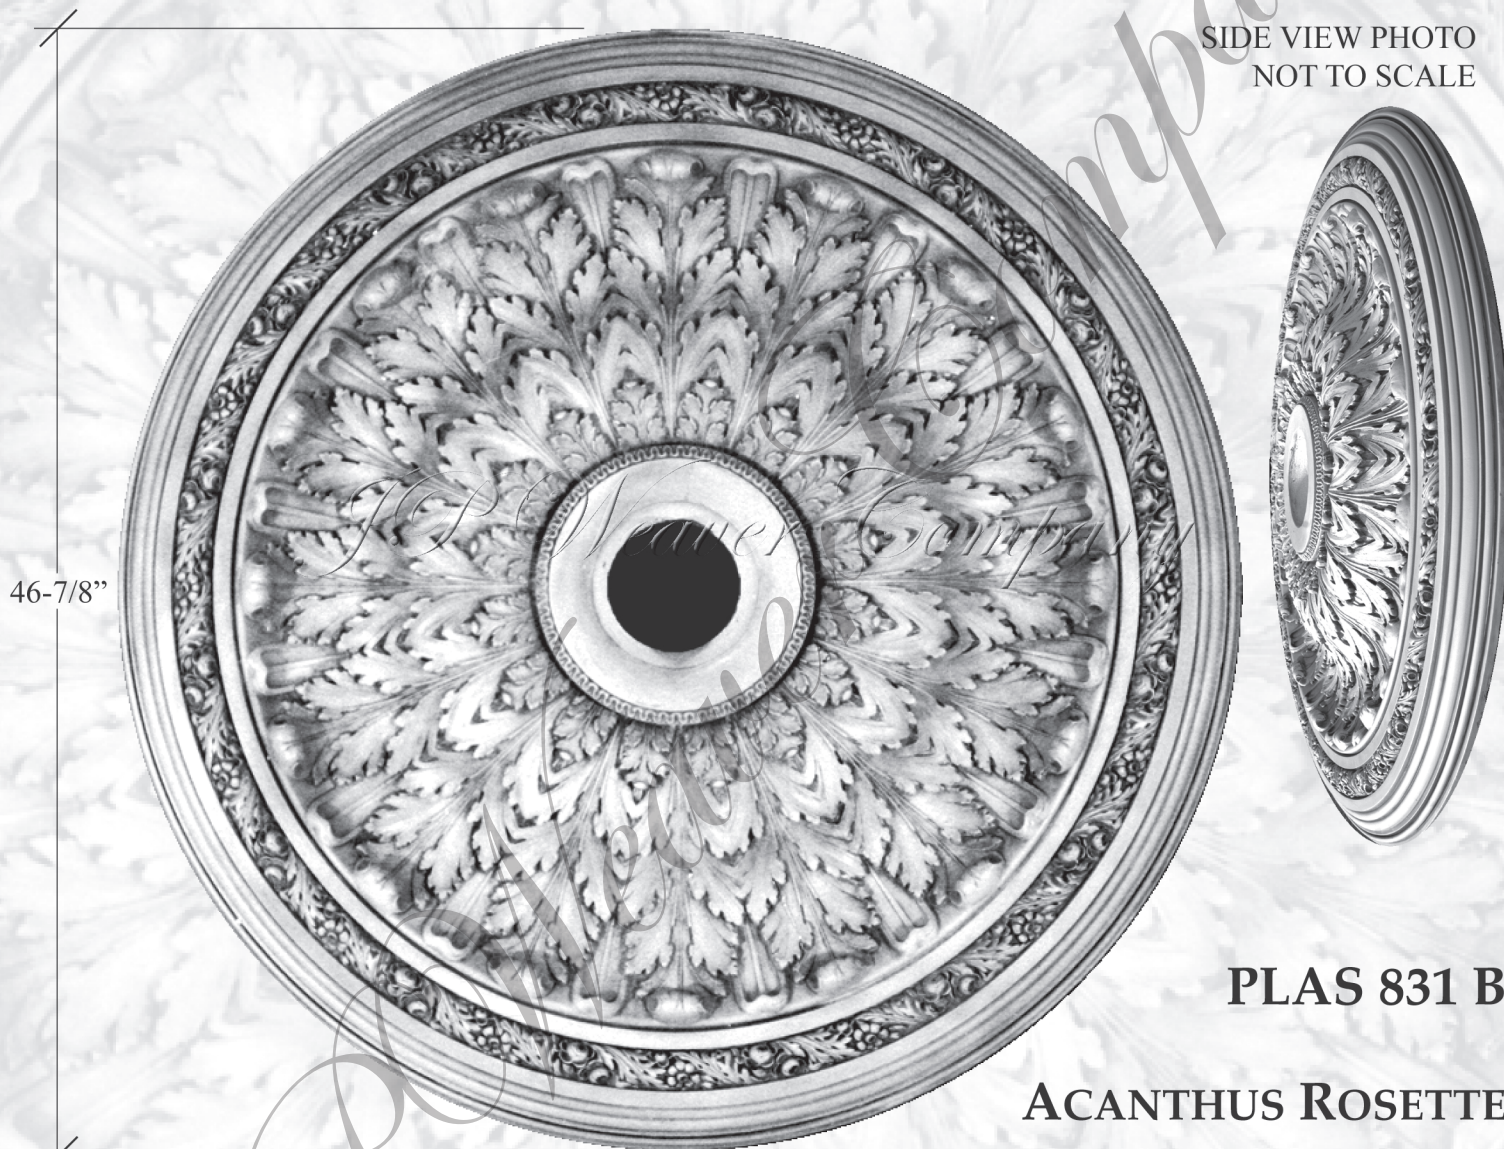

**PLAS 831 B ~ ACANTHUS ROSETTE**

SIDE VIEW PHOTO  
NOT TO SCALE

46-7/8"

**PLAS 831 B**

**ACANTHUS ROSETTE**

PHOTO SCALE: 1/8" = 1"

PROFILE SCALE: 1/8" = 1"

46-7/8" DIAMETER  
4" DEPTH

6-1/2" DIA. @ HOLE  
3-13/16" DEPTH @ HOLE  
10-1/8" DIA. FLAT AREA  
@ CENTER HOLE  
WEIGHT: 76 LBS.