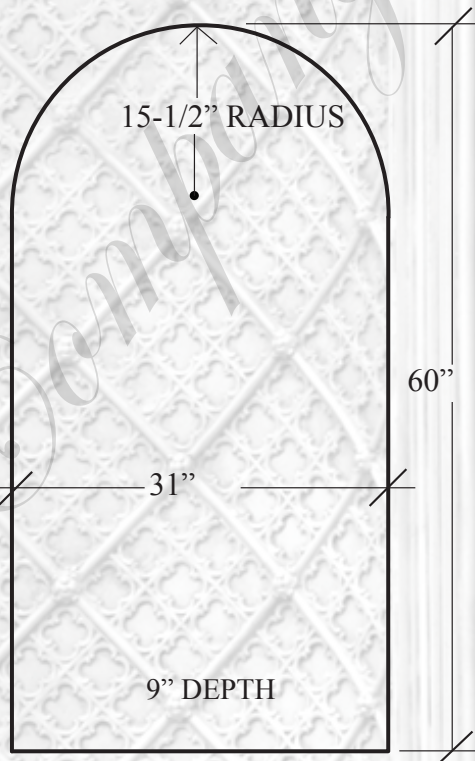

**PLAS 929 B ~ SHELL TOP NICHE WITH LACE FRET**

61-1/2"

PHOTO NOT TO SCALE

**PLAS 929 B**

**SHELL TOP NICHE  
WITH LACE FRET**

PROFILE SCALE: 1/8" = 1"

34-3/8" WIDTH  
61-1/2" HEIGHT  
8-5/8" DEPTH  
10" OVERALL DEPTH

108 LBS. EACH

ALSO AVAILABLE WITH SMOOTH  
SHAFT & SIMPLE FRAME AS **PLAS 929**