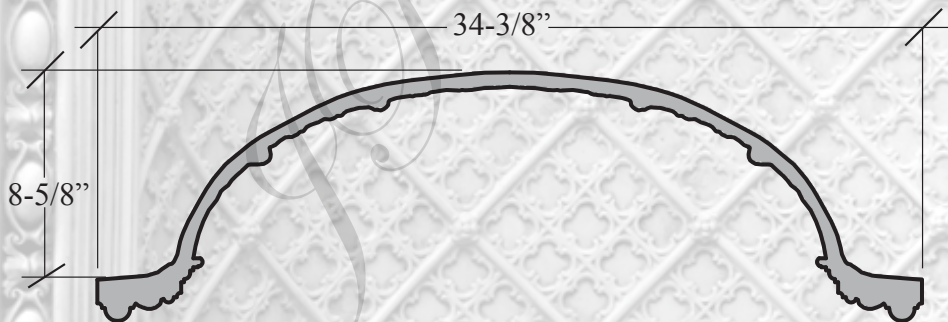

**PLAS 929 B ~ SHELL TOP NICHE WITH LACE FRET**

61-1/2"

PHOTO NOT TO SCALE

**PLAS 929 B**

**SHELL TOP NICHE  
WITH LACE FRET**

PROFILE SCALE: 1/8" = 1"

34-3/8" WIDTH  
61-1/2" HEIGHT  
8-5/8" DEPTH  
10" OVERALL DEPTH

108 LBS. EACH

ALSO AVAILABLE WITH SMOOTH  
SHAFT & SIMPLE FRAME AS **PLAS 929**