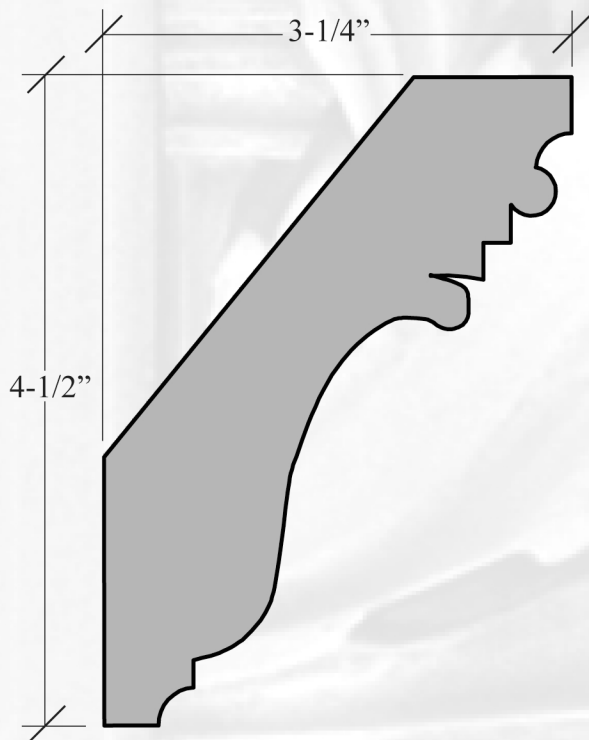

PLAS 932 ~ PETITE BARLOW CROWN

PHOTO SCALE: 1/2" = 1"

PROFILE SCALE: 3/4" = 1"

PLAS 932

**PETITE BARLOW
CROWN**

3-1/4" PROJECTION

4-1/2" HEIGHT

85-1/2" LENGTH

9-1/2" REPEAT

20 LBS. PER LENGTH

89-1/2" SHIPPING LENGTH