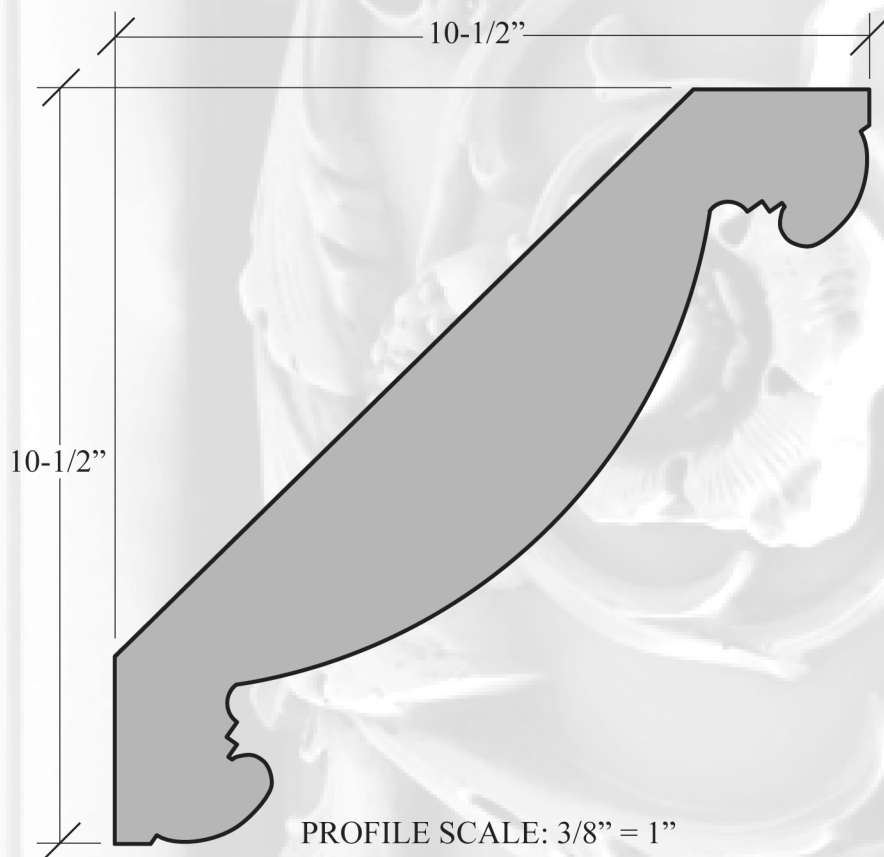

PLAS 930 ~ LARGE RINCEAU CONCAVE CROWN

PHOTO NOT TO SCALE

PLAS 930

**LARGE RINCEAU
CONCAVE CROWN**

10-1/2" PROJECTION

10-1/2" HEIGHT

67-3/8" LENGTH

22-1/2" REPEAT

62 LBS. PER LENGTH

81-3/4" SHIPPING LENGTH

PROFILE SCALE: 3/8" = 1"