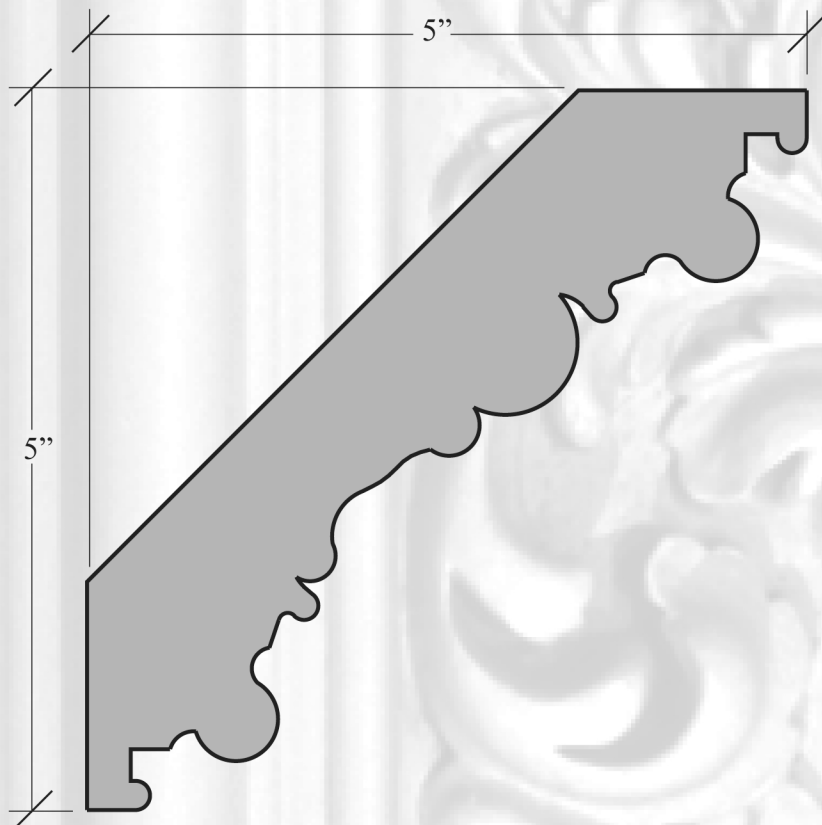

PLAS 925 ~ ROLLED SCROLL SYMMETRICAL CROWN

PHOTO NOT TO SCALE

PROFILE SCALE: 3/4" = 1"

**PLAS 925**

**ROLLED SCROLL  
SYMMETRICAL CROWN**

5" PROJECTION

5" HEIGHT

84-1/2" LENGTH

10-9/16" REPEAT

30 LBS. PER LENGTH

90-3/8" SHIPPING LENGTH