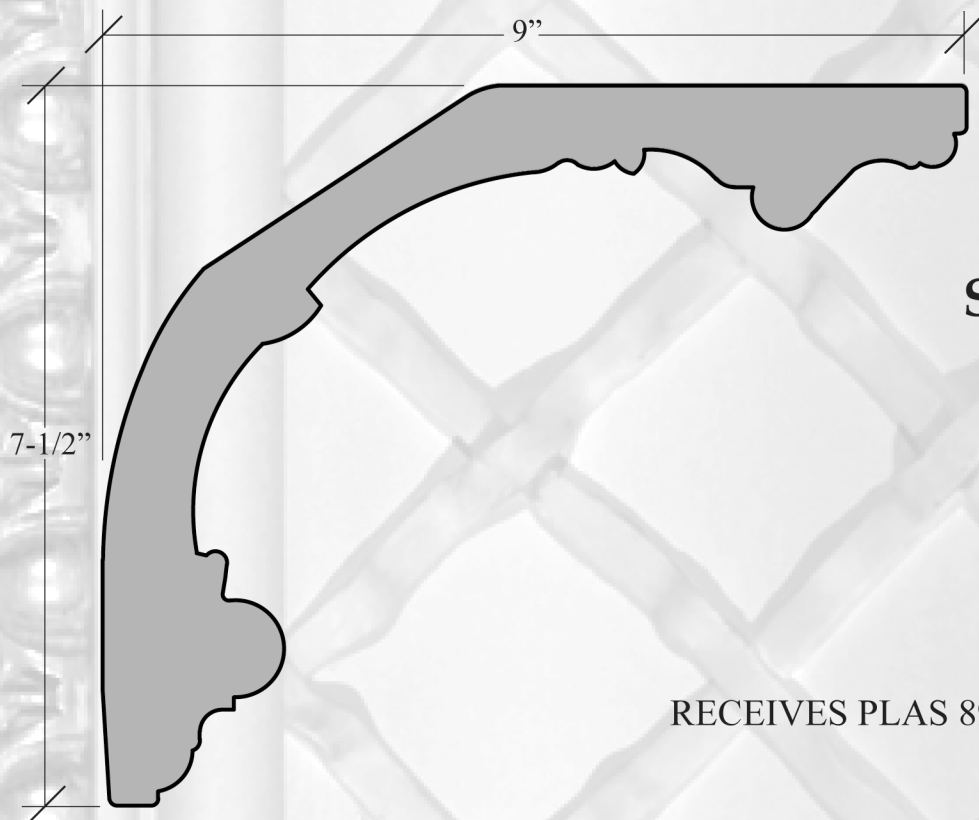

PLAS 917 ~ SMALL FRET CROWN

PHOTO NOT TO SCALE

PROFILE SCALE: 1/2" = 1"

PLAS 917

SMALL FRET CROWN

9" PROJECTION

7-1/2" HEIGHT

90" LENGTH

35 LBS. PER LENGTH

92-3/8" SHIPPING LENGTH

RECEIVES PLAS 894 PETITE COVED CORNER