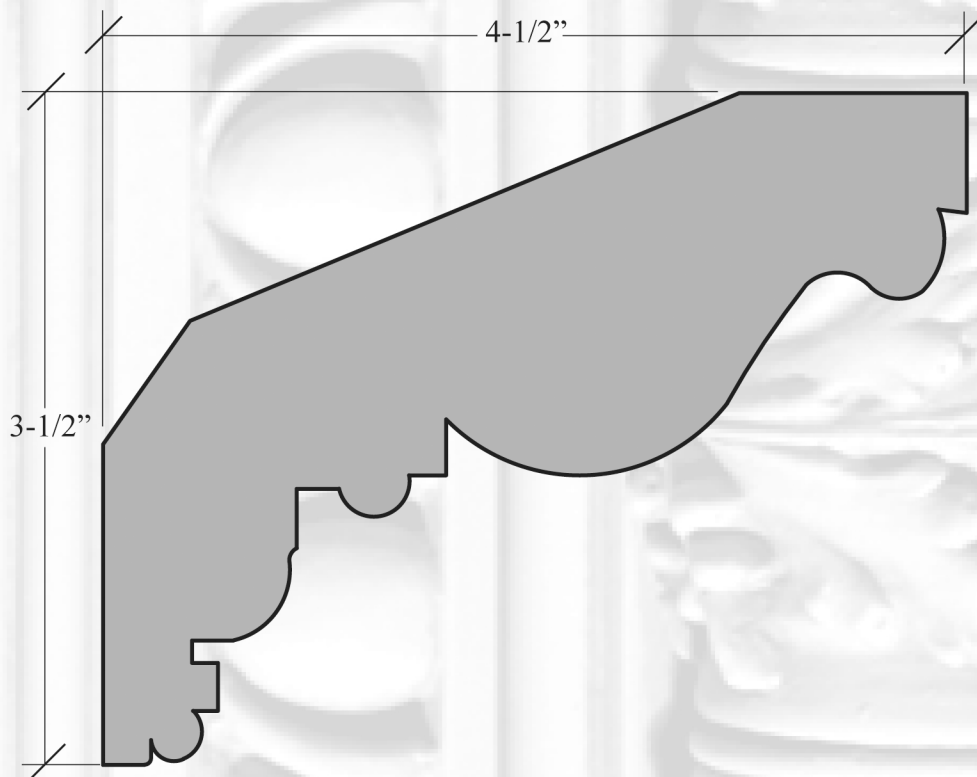

PLAS 916 ~ FINE ACANTHUS CROWN

PHOTO NOT TO SCALE

PROFILE AT FULL SCALE

PLAS 916

**FINE ACANTHUS
CROWN**

4-1/2" PROJECTION

3-1/2" HEIGHT

85" LENGTH

4-1/2" REPEAT

23 LBS. PER LENGTH

87-1/4" SHIPPING LENGTH

ALSO AVAILABLE AS A CAPITAL (PLAS 916 B)