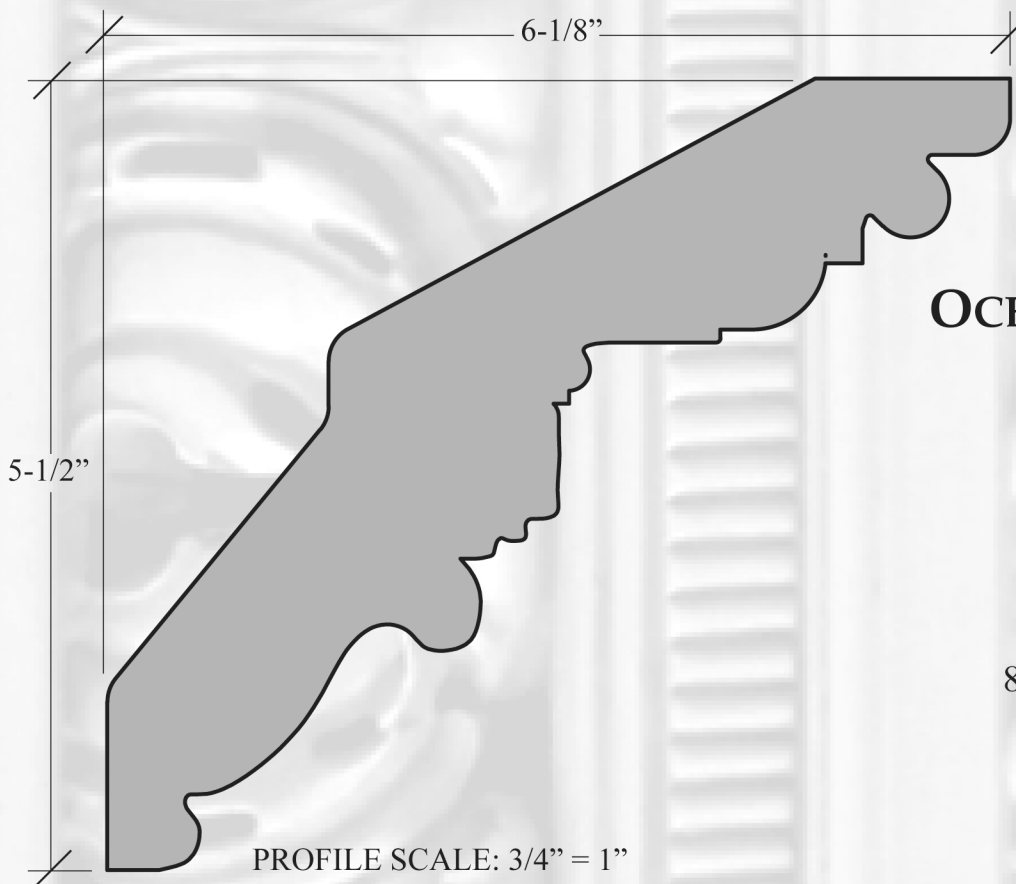

**PLAS 911 ~ OCEANTRAILS CROWN**

PHOTO NOT TO SCALE

**PLAS 911**

**OCEANTRAILS CROWN**

6-1/8" PROJECTION

5-1/2" HEIGHT

85-3/4" LENGTH

4-1/2" REPEAT

36 LBS. PER LENGTH

86-1/4" SHIPPING LENGTH