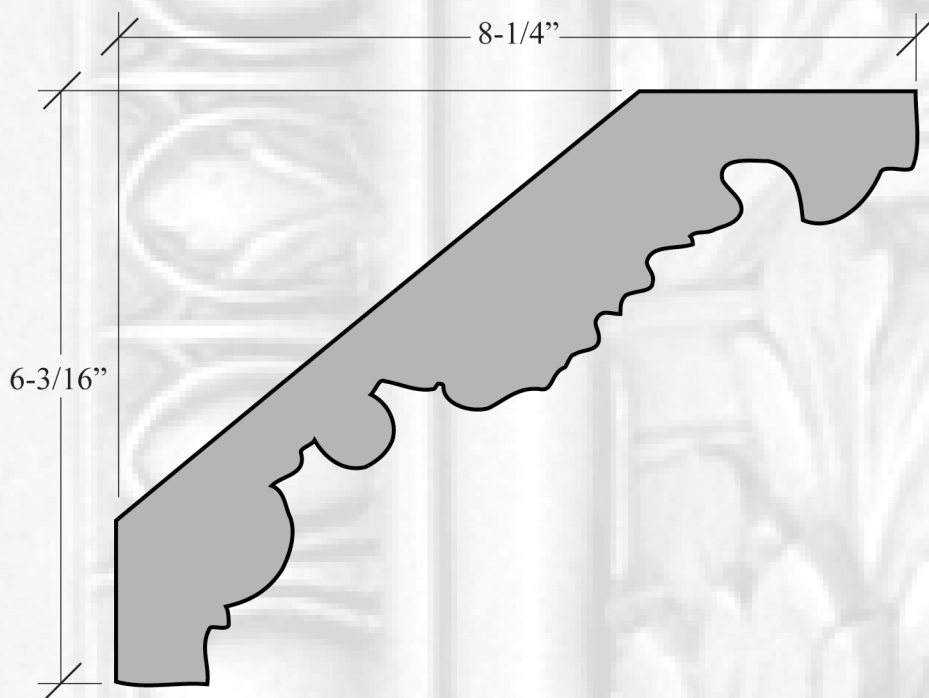

**PLAS 882 ~ SMALL BARLOW CROWN**

PHOTO NOT TO SCALE

PROFILE SCALE: 1/2" = 1"

**PLAS 882**

**SMALL BARLOW  
CROWN**

8-1/4" PROJECTION

6-3/16" HEIGHT

80" LENGTH

19-7/8" REPEAT

38 LBS. PER LENGTH

83" SHIPPING LENGTH