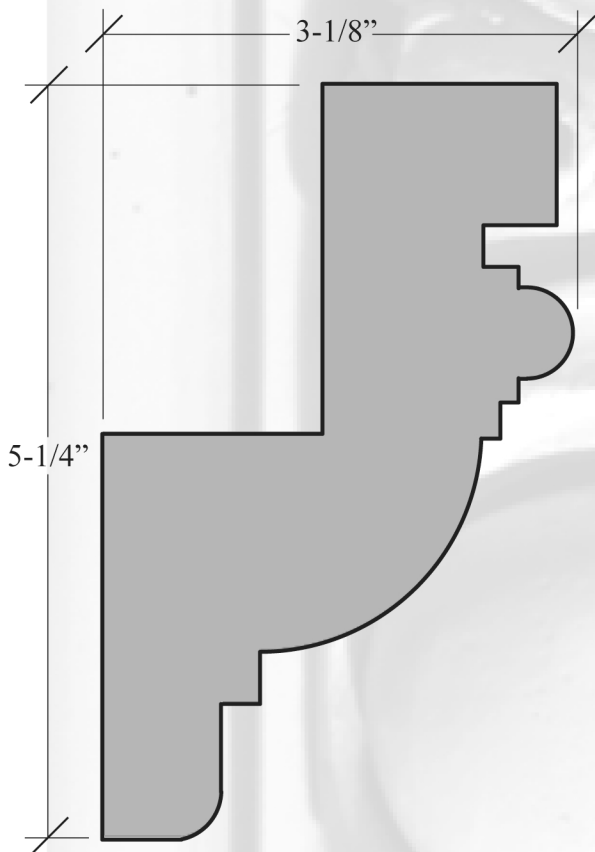

PLAS 878 ~ NEWPORT EGG & DART CROWN

PHOTO SCALE: 1/2" = 1"

PROFILE SCALE: 3/4" = 1"

PLAS 878

NEWPORT EGG & DART CROWN

3-1/8" PROJECTION

5-1/4" HEIGHT

73-1/4" LENGTH

4-1/16" REPEAT

28 LBS. PER LENGTH

73-1/4" SHIPPING LENGTH