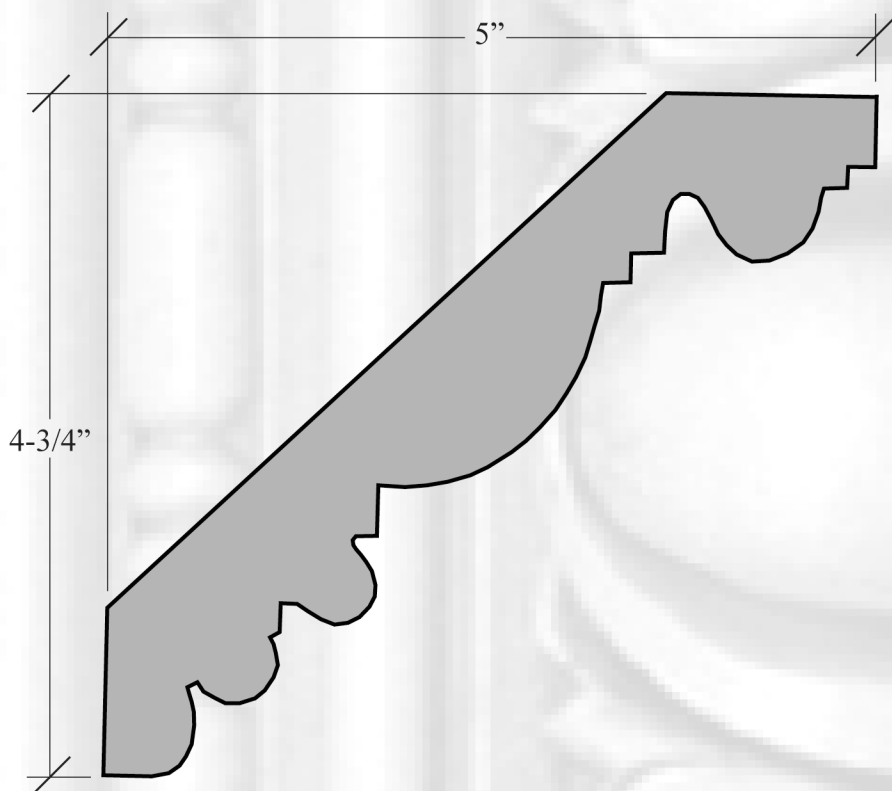

PLAS 877 ~ LARGE EGG & DART CROWN

PHOTO NOT TO SCALE

PROFILE SCALE: 3/4" = 1"

PLAS 877

**LARGE EGG &
DART CROWN**

5" PROJECTION

4-3/4" HEIGHT

93" LENGTH

8-7/16" REPEAT

30 LBS. PER LENGTH

94-1/4" SHIPPING LENGTH