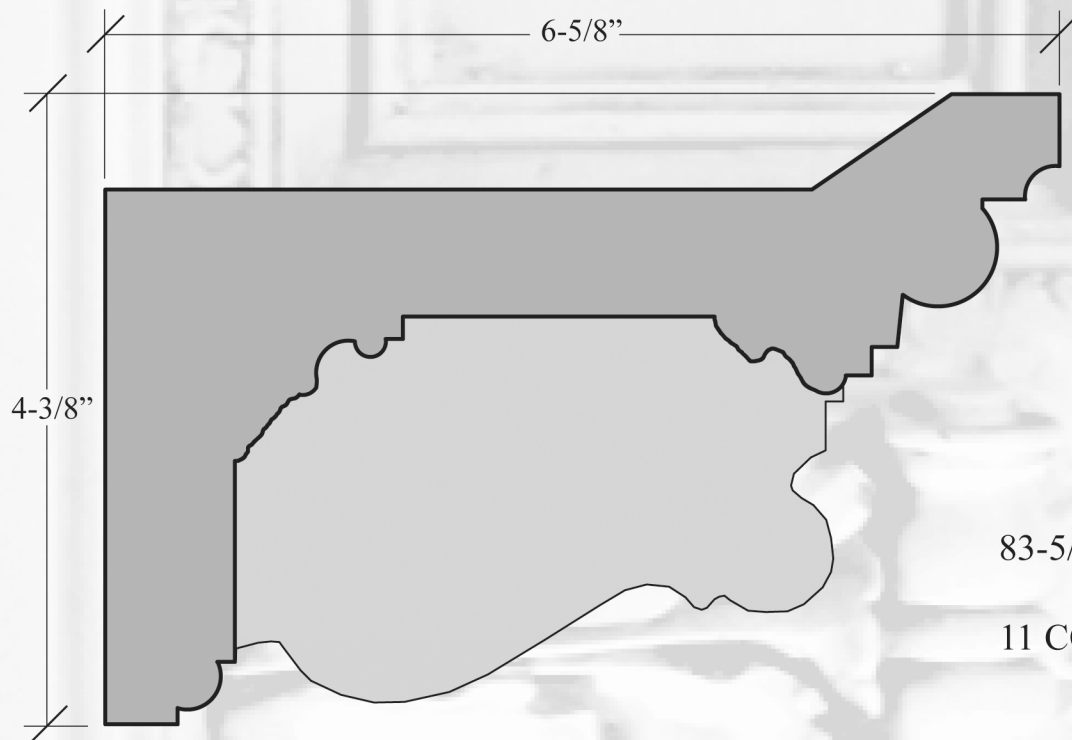

**PLAS 874 ~ PETITE CORBEL CROWN**

PHOTO SCALE: 1/2" = 1"

PROFILE SCALE: 3/4" = 1"

**PLAS 874**

**PETITE CORBEL  
CROWN**

6-5/8" PROJECTION  
4-3/8" HEIGHT  
77" LENGTH  
7" REPEAT

40 LBS. PER LENGTH  
83-5/8" SHIPPING LENGTH

11 CORBELS PER LENGTH  
7" ON CENTER

CAN BE USED AS A LIGHT COVE