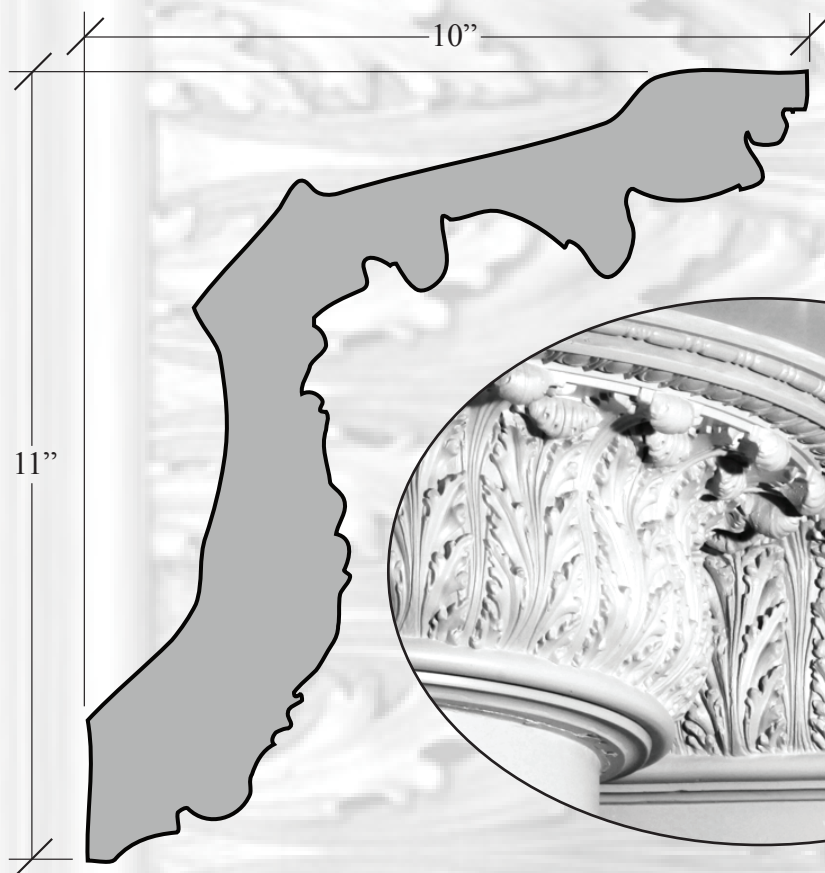

**PLAS 869 ~ DOUBLE ACANTHUS LEAF CROWN**

PHOTO NOT TO SCALE

PROFILE SCALE:  $3/8'' = 1''$

**PLAS 869**

**DOUBLE  
ACANTHUS  
LEAF  
CROWN**

10" PROJECTION  
11" HEIGHT  
81" LENGTH  
4-1/2" REPEAT

65 LBS. PER LENGTH  
84-1/4" SHIPPING LENGTH