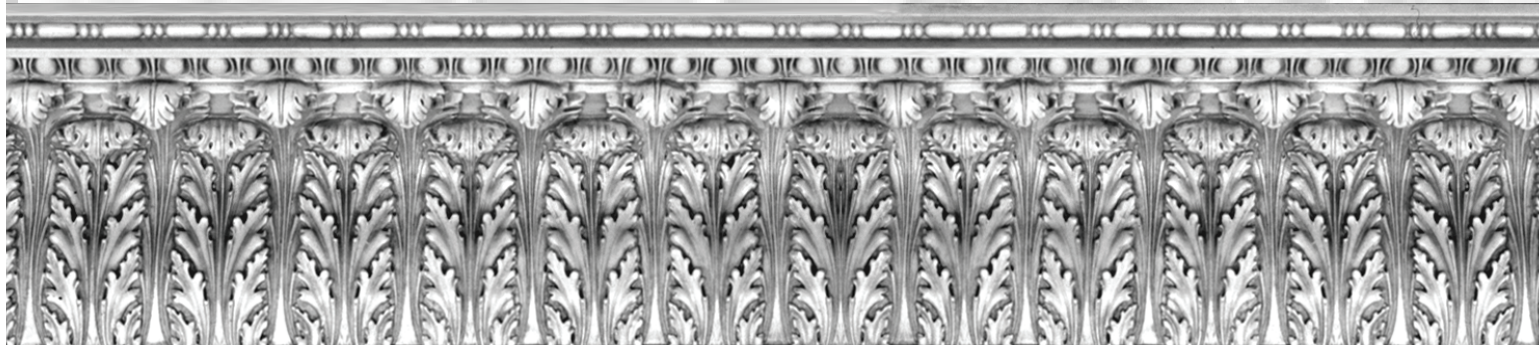

**PLAS 869 ~ DOUBLE ACANTHUS LEAF CROWN**

PHOTO NOT TO SCALE

PROFILE SCALE:  $3/8'' = 1''$

**PLAS 869**

**DOUBLE  
ACANTHUS  
LEAF  
CROWN**

10" PROJECTION  
11" HEIGHT  
81" LENGTH  
4-1/2" REPEAT

65 LBS. PER LENGTH  
84-1/4" SHIPPING LENGTH