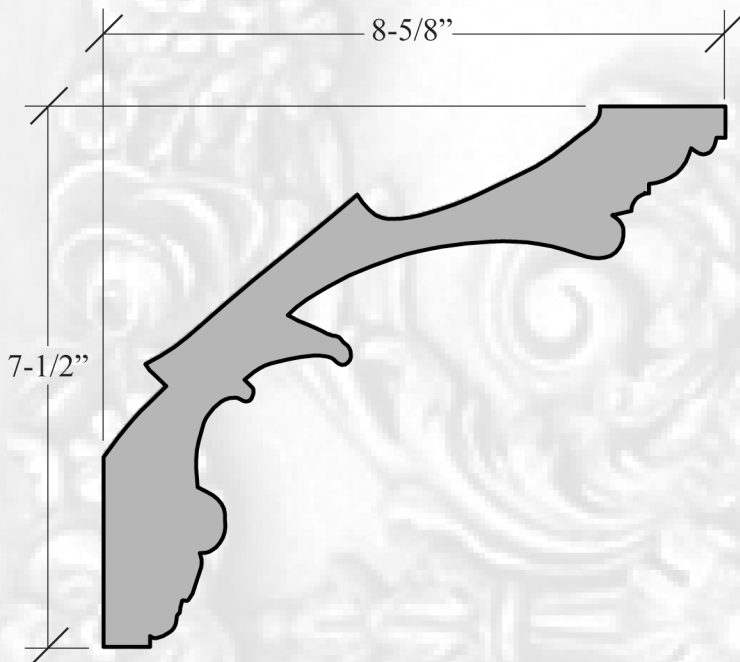

**PLAS 862 B ~ PETITE FRENCH CROWN**

PHOTO SCALE: 1/4" = 1"

PROFILE SCALE: 3/8" = 1"

**PLAS 862 B**

**PETITE FRENCH  
CROWN**

8-5/8" PROJECTION

7-1/2" HEIGHT

79-3/8" LENGTH

26-7/16" REPEAT

40 LBS. PER LENGTH

84-3/4" SHIPPING LENGTH