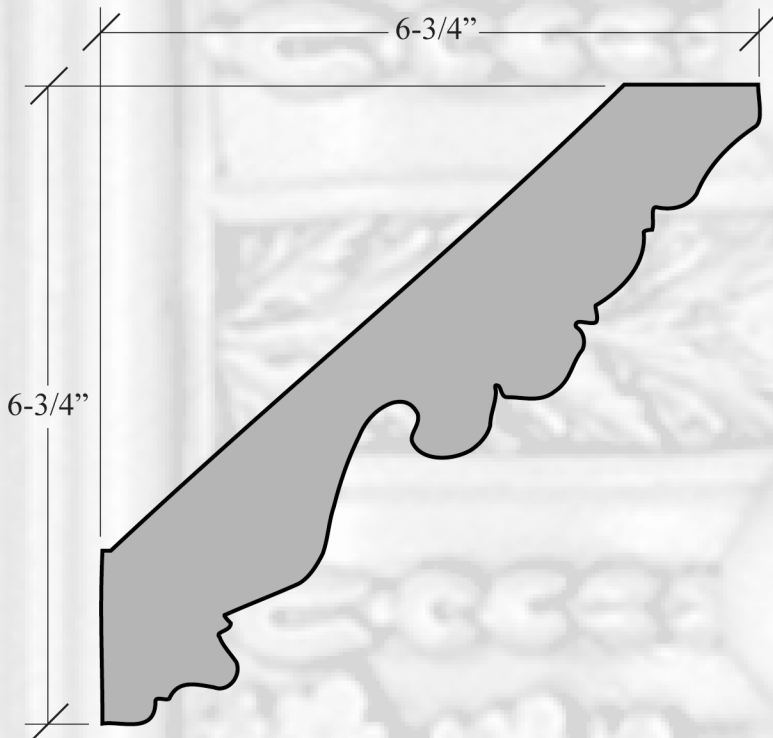

PLAS 839 ~ ADAM CROWN

PHOTO NOT TO SCALE

PROFILE SCALE: 1/2" = 1"

PLAS 839

ADAM CROWN

6-3/4" PROJECTION

6-3/4" HEIGHT

86" LENGTH

8-5/8" REPEAT

35 LBS. PER LENGTH

90" SHIPPING LENGTH