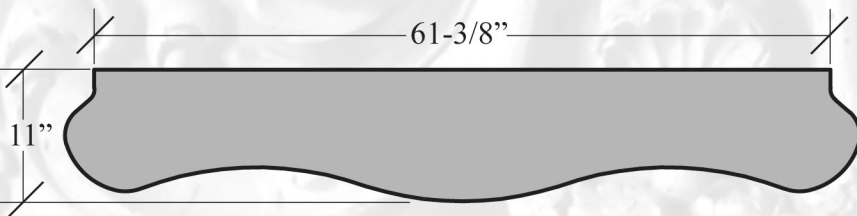

PLAS 838 ~ SMALL BOMBE FIREPLACE

PHOTO NOT TO SCALE

TOP VIEW SCALE: 1/16" = 1"

PLAS 838

**SMALL BOMBE
FIREPLACE**

WEIGHT: 180 LBS.